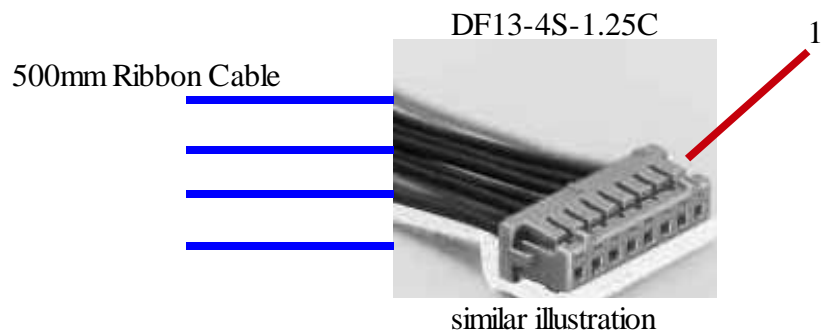

Cable definition B.MKAB.35 SINTF-CAB-RESTOUCH

Hirose DF13-4S-1.25C	Ribbon cable 500mm	
1		Open
2		Open
3		Open
4		Open

Revision	History	Name
Rev 1.0	Built document	TM